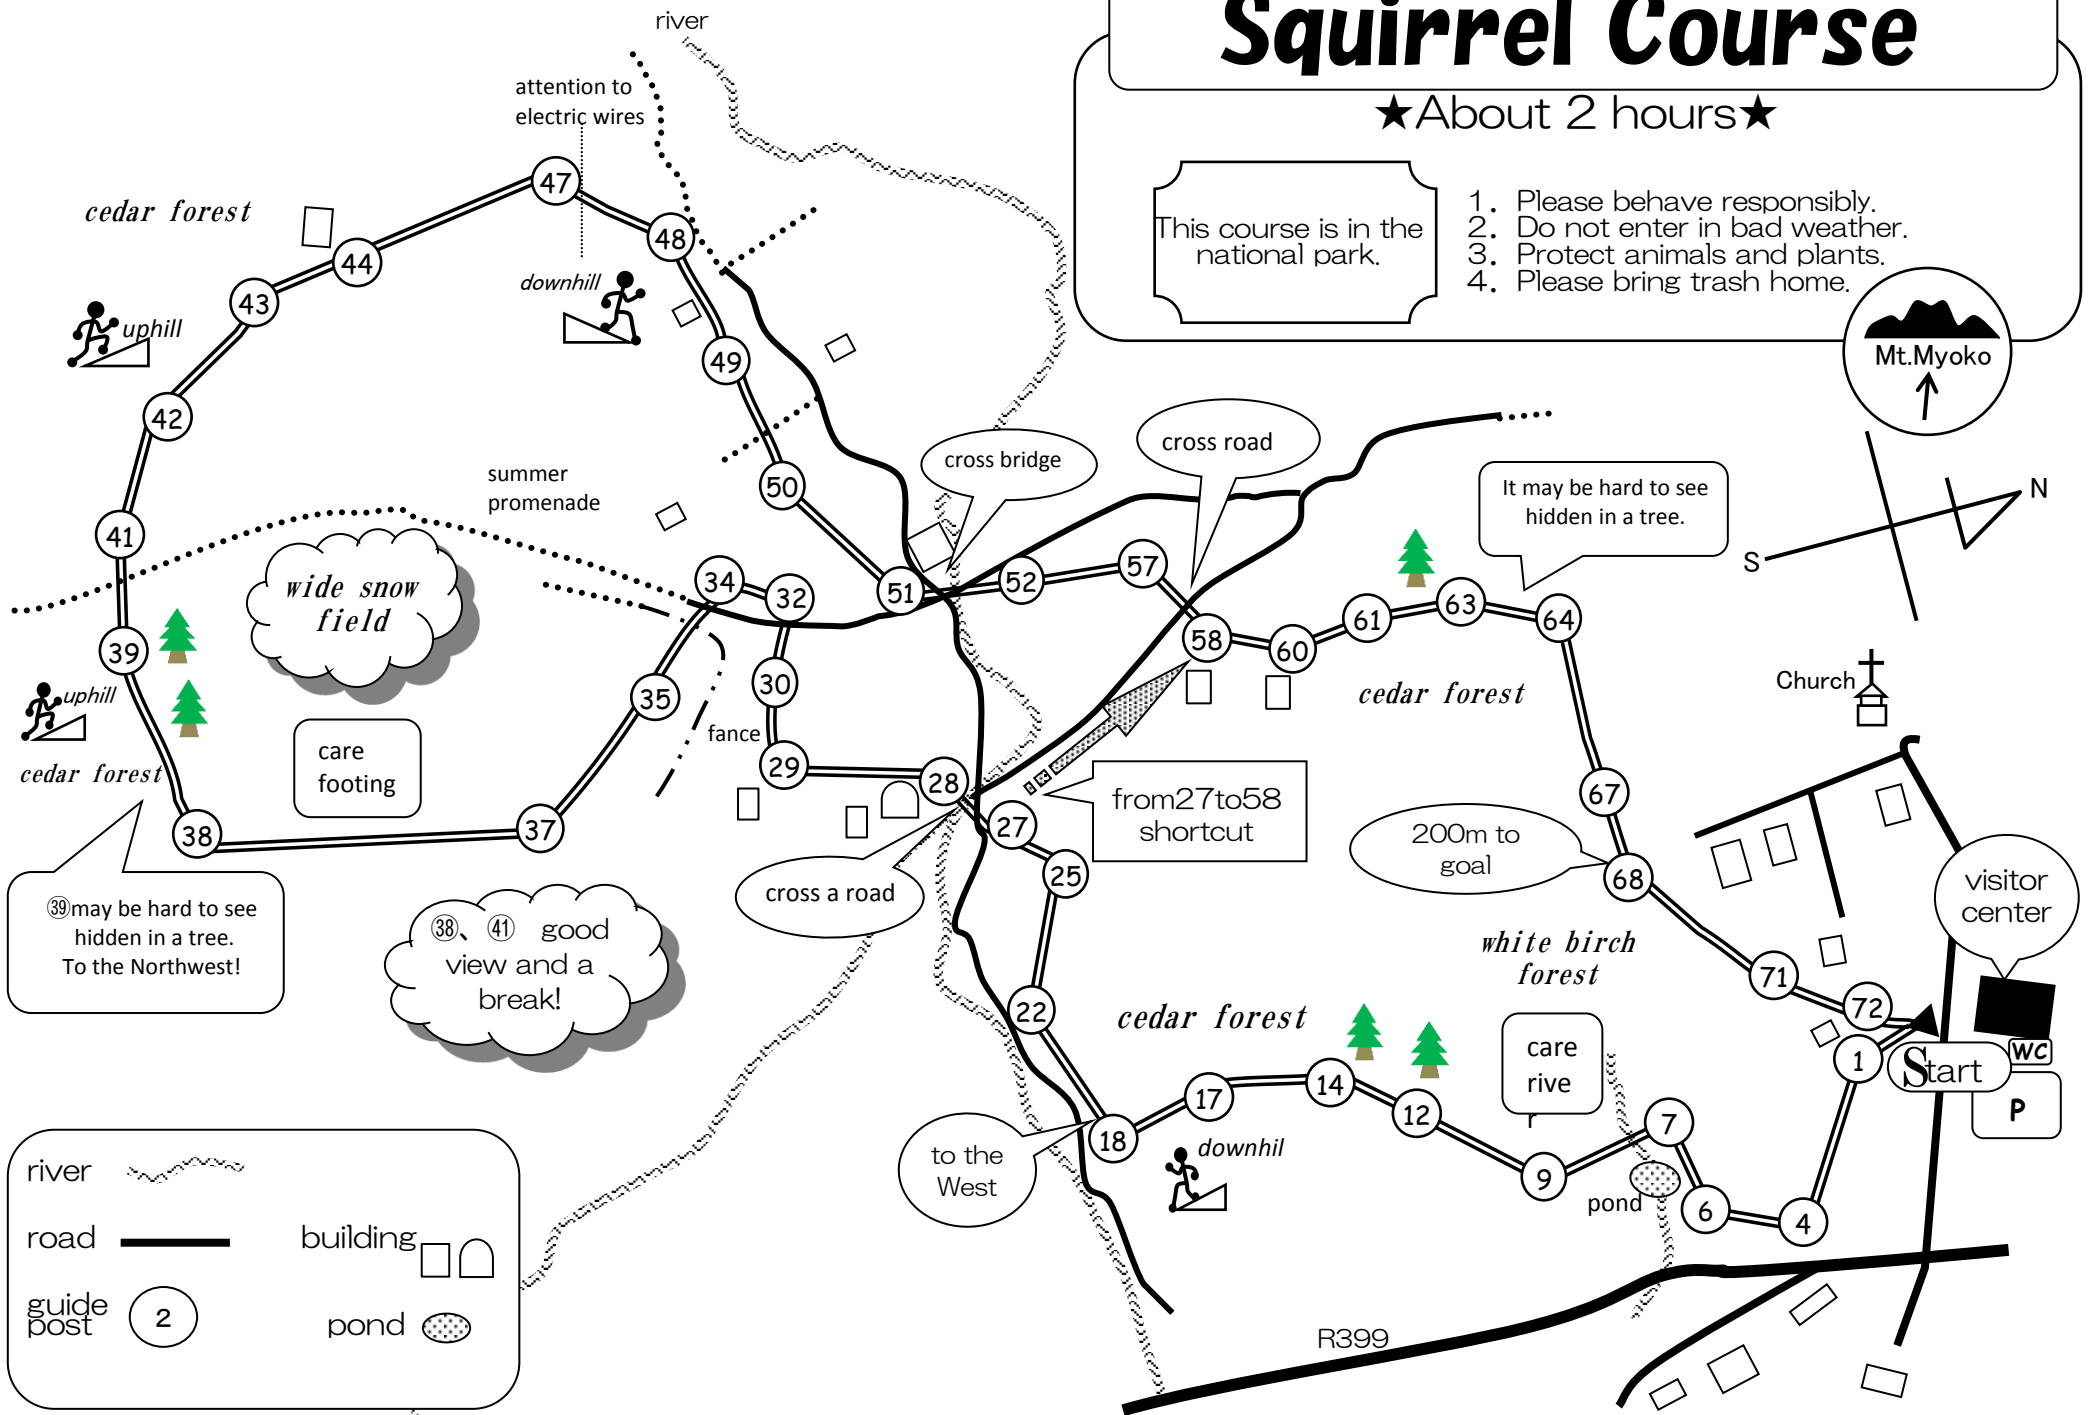

Squirrel Course

★About 2 hours★

This course is in the national park.

1. Please behave responsibly.
2. Do not enter in bad weather.
3. Protect animals and plants.
4. Please bring trash home.

③⑨ may be hard to see hidden in a tree. To the Northwest!

③⑧, ④① good view and a break!

It may be hard to see hidden in a tree.

from 27 to 58 shortcut

200m to goal

to the West

river

road

guide post