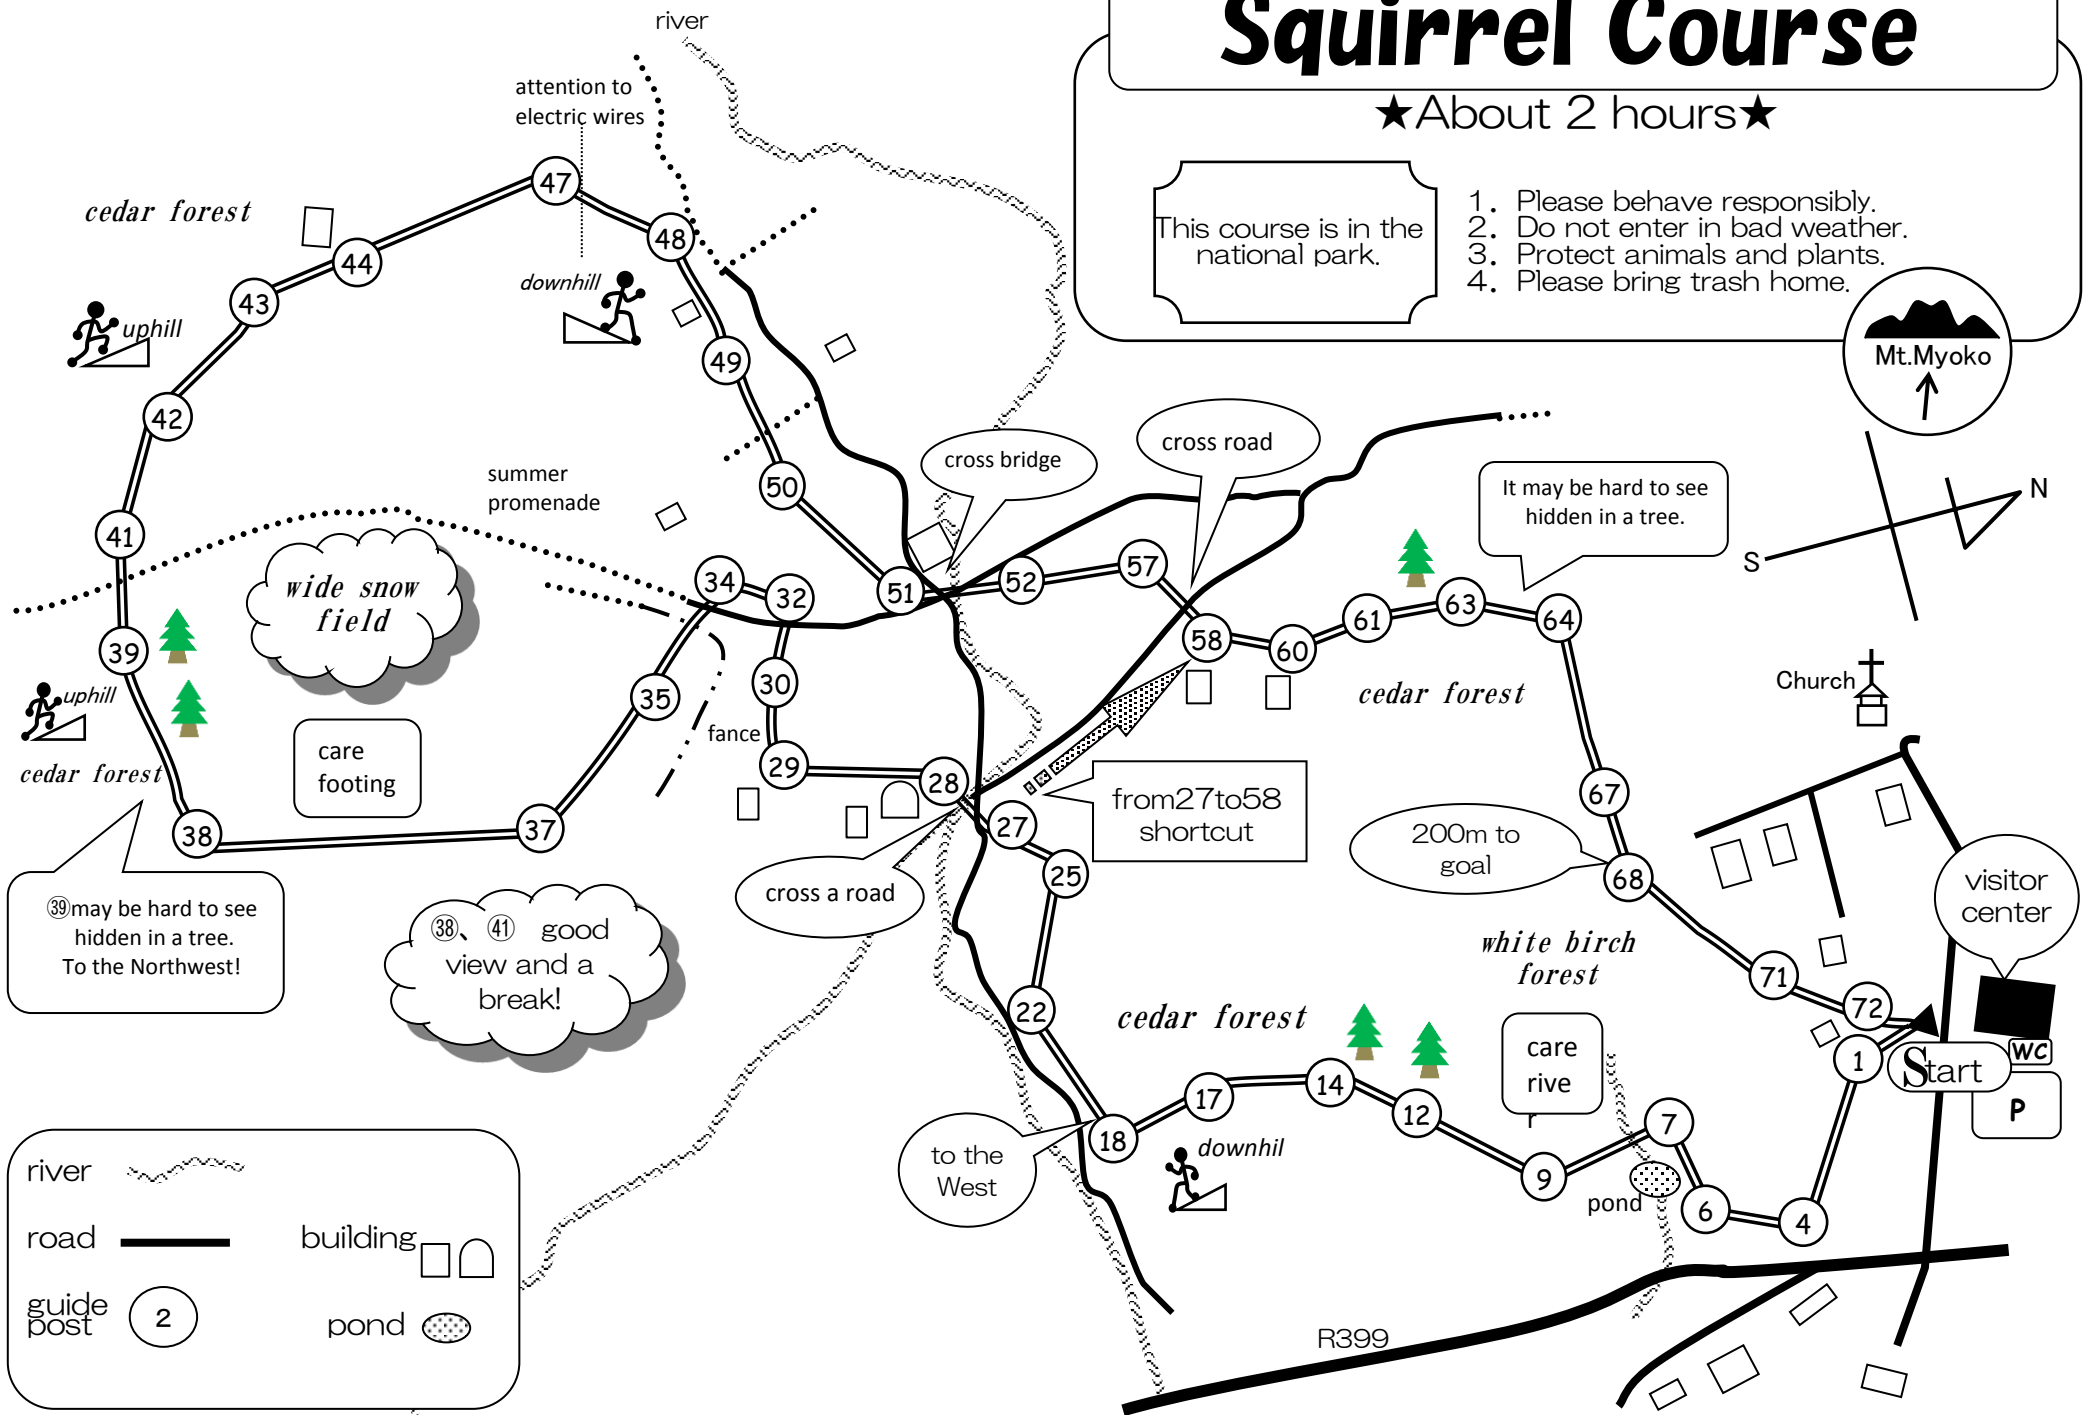

# Squirrel Course

★About 2 hours★

This course is in the national park.

1. Please behave responsibly.
2. Do not enter in bad weather.
3. Protect animals and plants.
4. Please bring trash home.

③⑨ may be hard to see hidden in a tree. To the Northwest!

③⑧, ④① good view and a break!

river		building	
road		pond	
guide post			