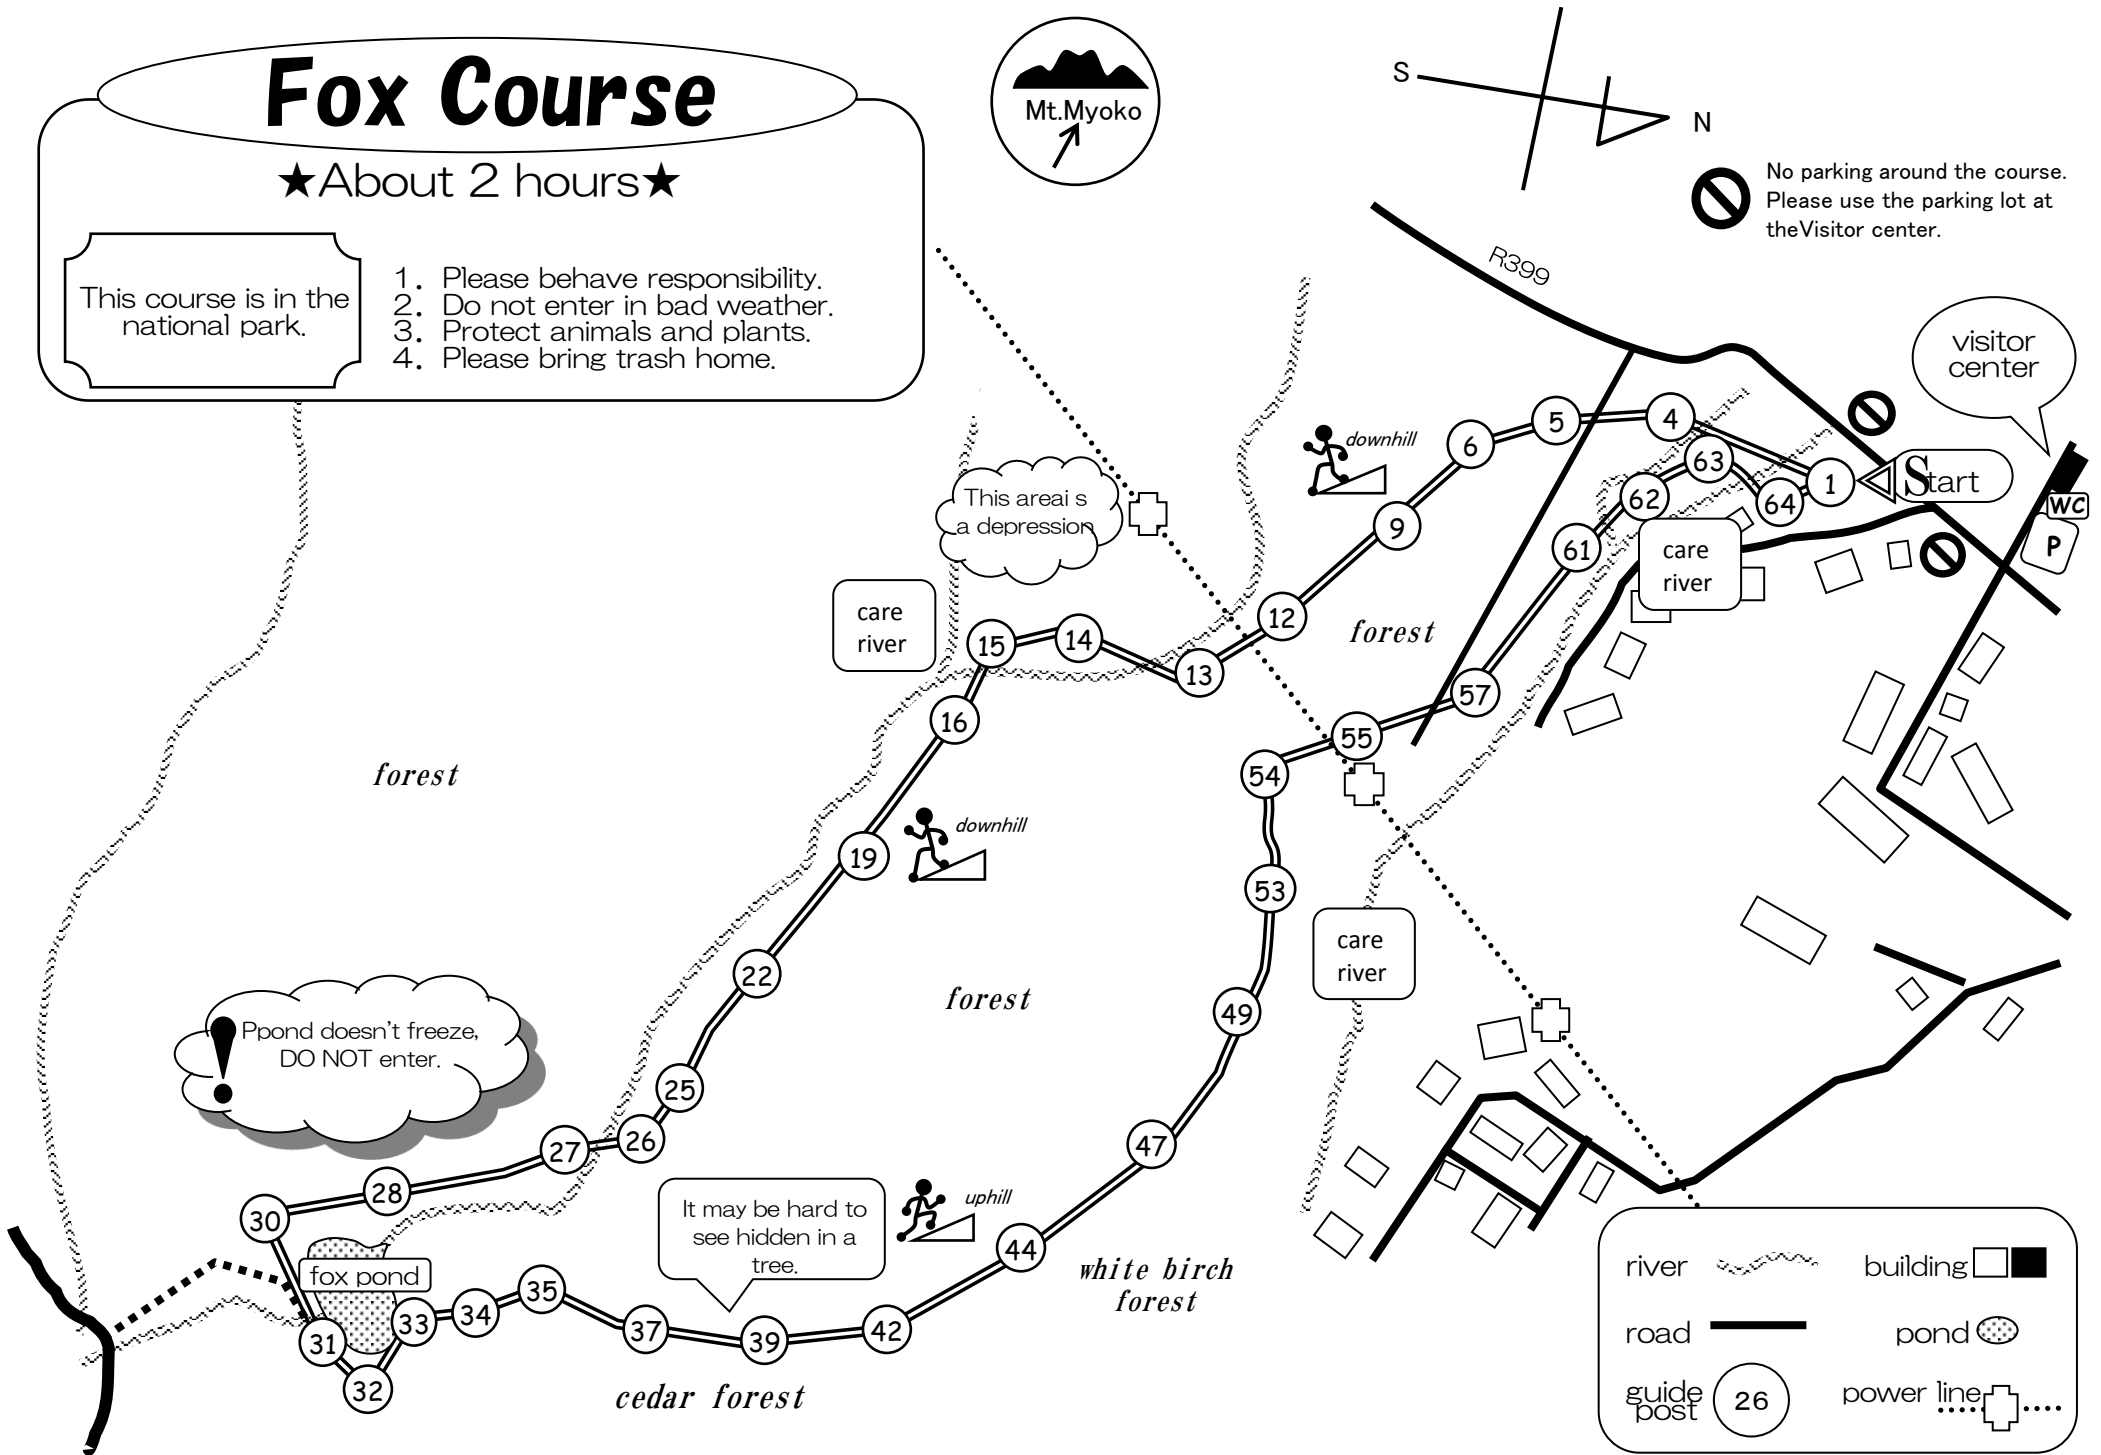

# Fox Course

★About 2 hours★

This course is in the national park.

1. Please behave responsibly.
2. Do not enter in bad weather.
3. Protect animals and plants.
4. Please bring trash home.

No parking around the course. Please use the parking lot at the visitor center.

river		building	
road		pond	
guide post		power line	