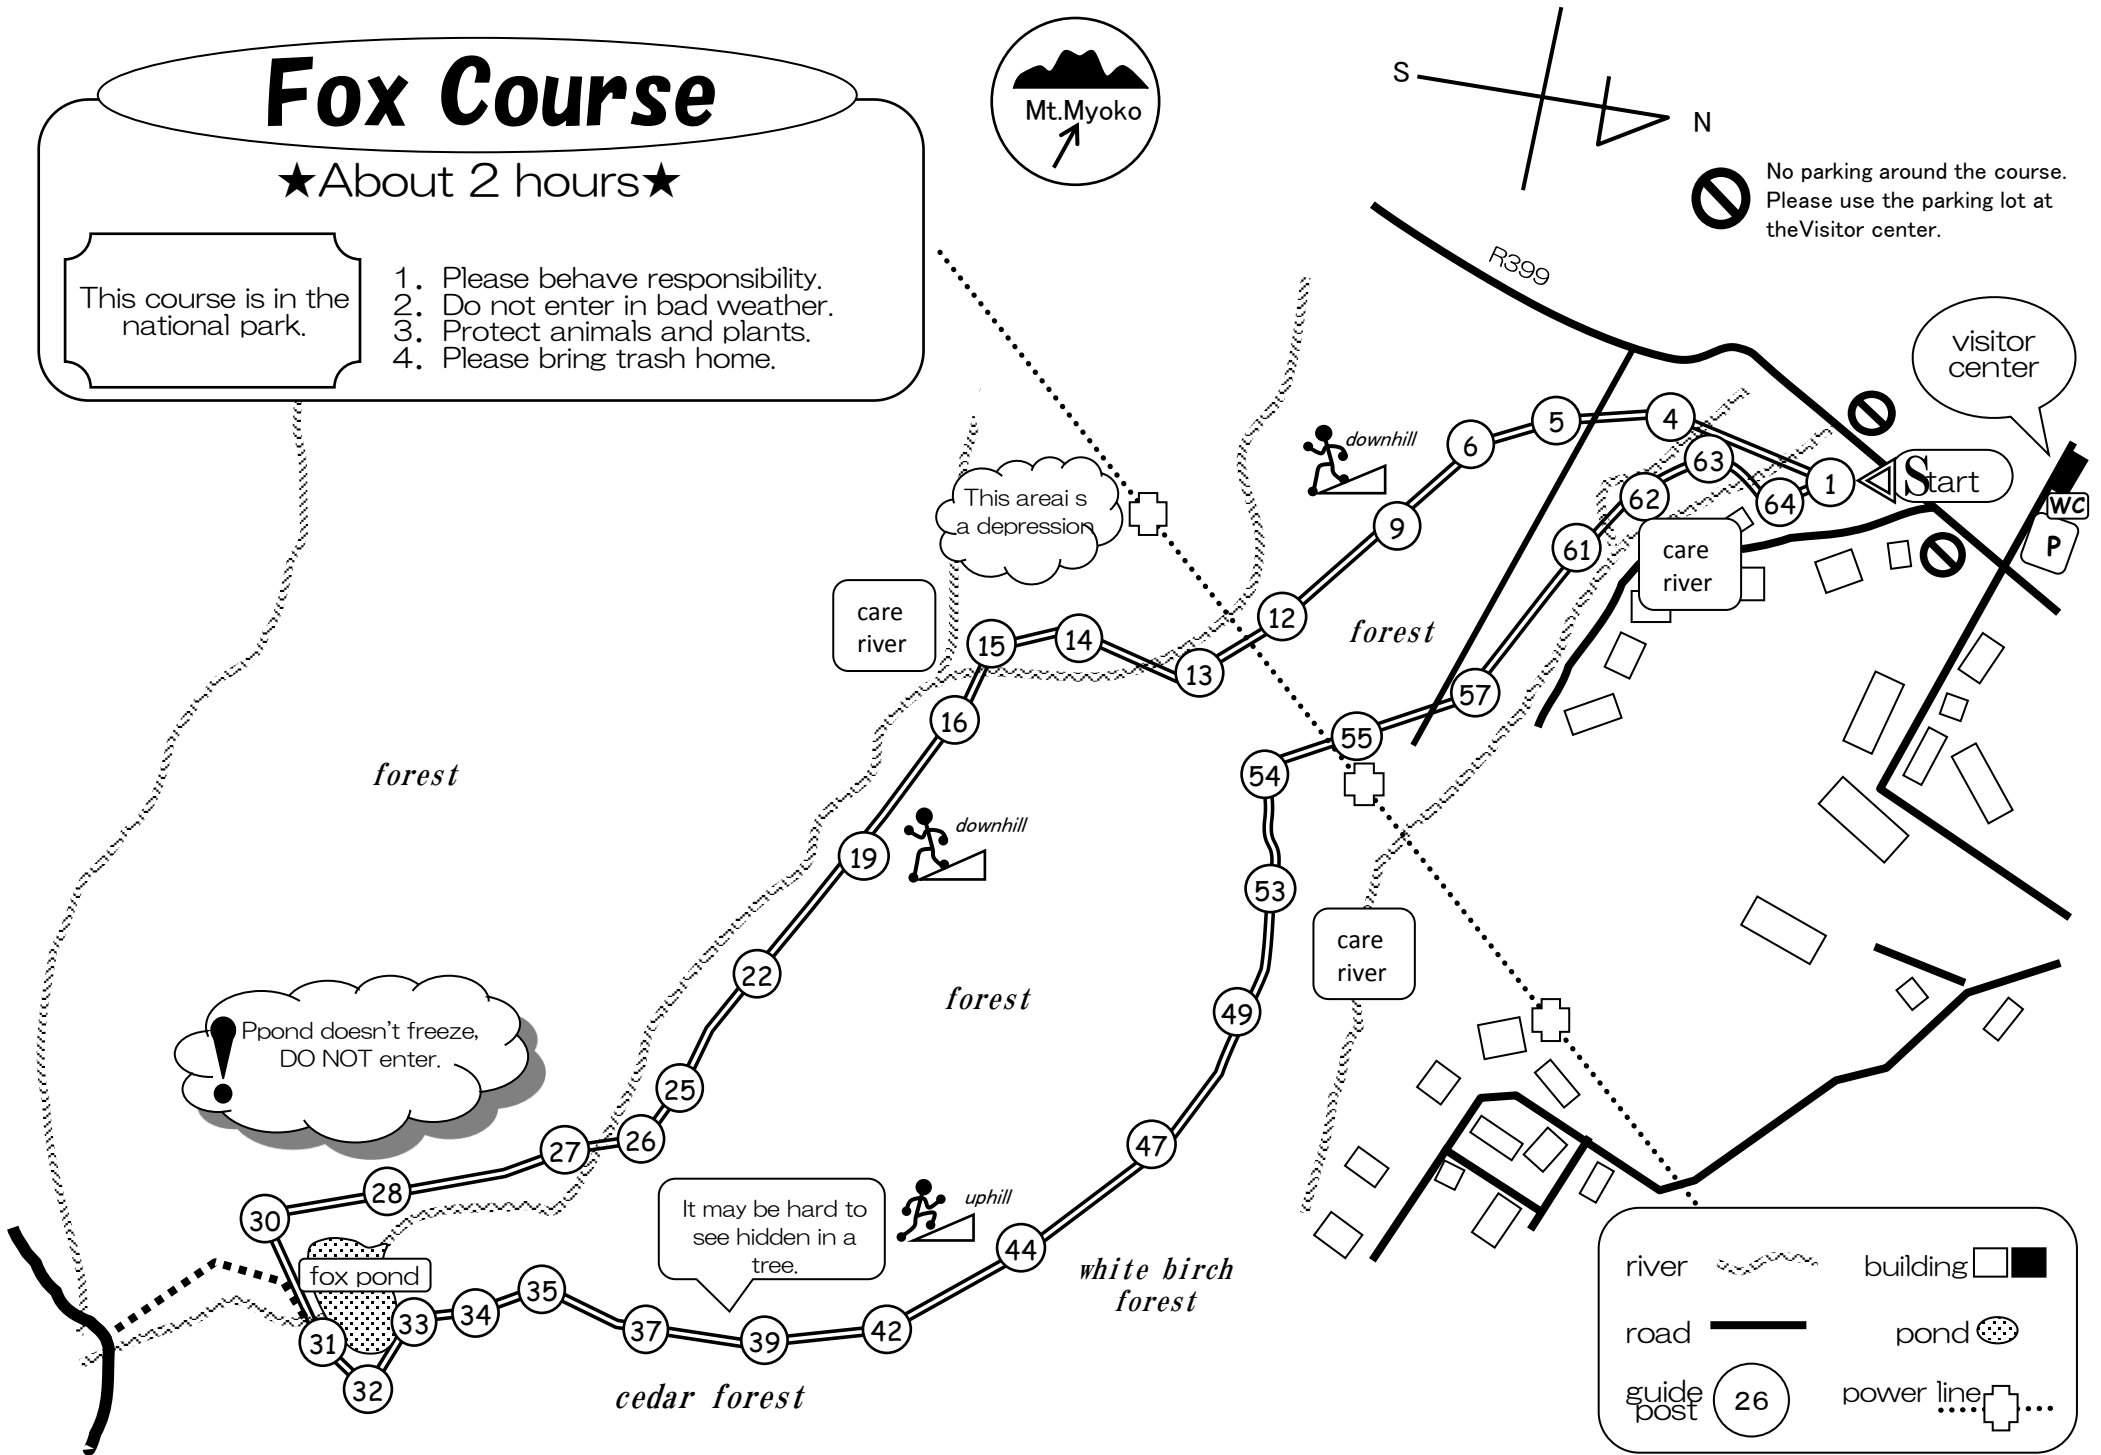

Fox Course

★About 2 hours★

This course is in the national park.

1. Please behave responsibly.
2. Do not enter in bad weather.
3. Protect animals and plants.
4. Please bring trash home.

 No parking around the course. Please use the parking lot at the visitor center.

! Pond doesn't freeze. DO NOT enter.

This area is a depression

It may be hard to see hidden in a tree.

river		building	
road		pond	
guide post		power line	